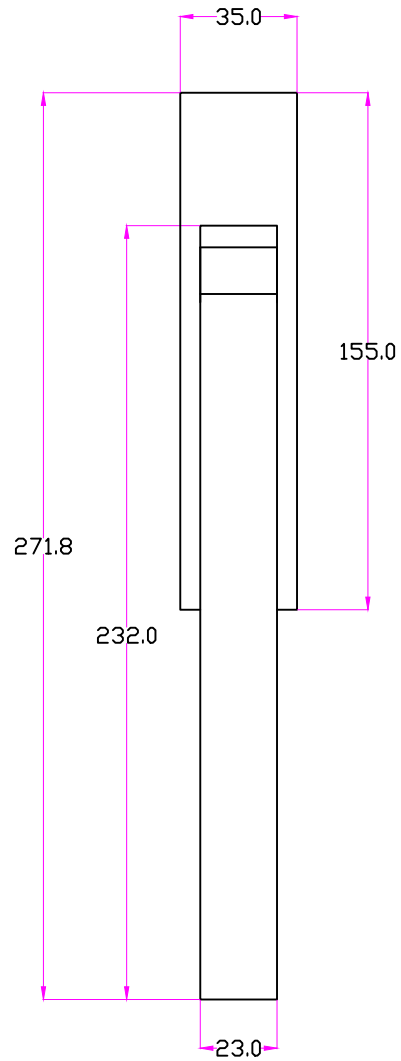

JOLIE
A timeless touch.

FRONT VIEW

EXPLODED VIEW

MATERIAL	FINISH	SCALE	DESCRIPTION
BRASS	GA ,AB OS ,BK	NTS	Window Handle Anvil Large
PROJN.	UNIT	DATE	ITEM CODE
	MM	17.05.23	J-1891