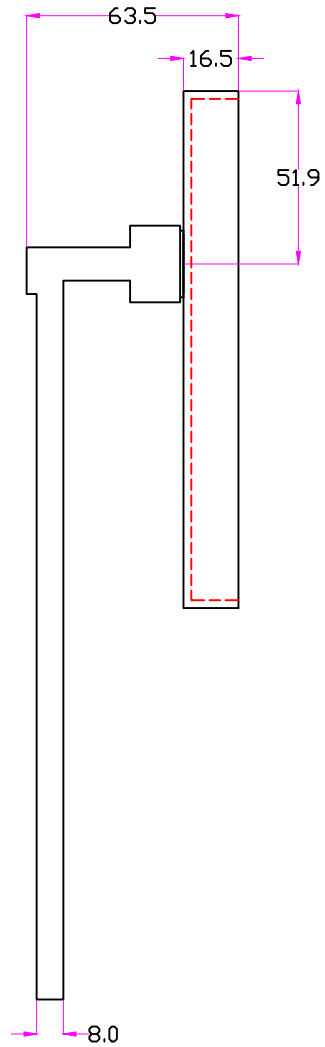

JOLIE
A timeless touch.

FRONT VIEW

EXPLODED VIEW

MATERIAL	FINISH	SCALE	DESCRIPTION
BRASS	GA ,AB OS ,BK	NTS	Window Handle Anvil Large
PROJN.	UNIT	DATE	ITEM CODE
	MM	17.05.23	J-1891