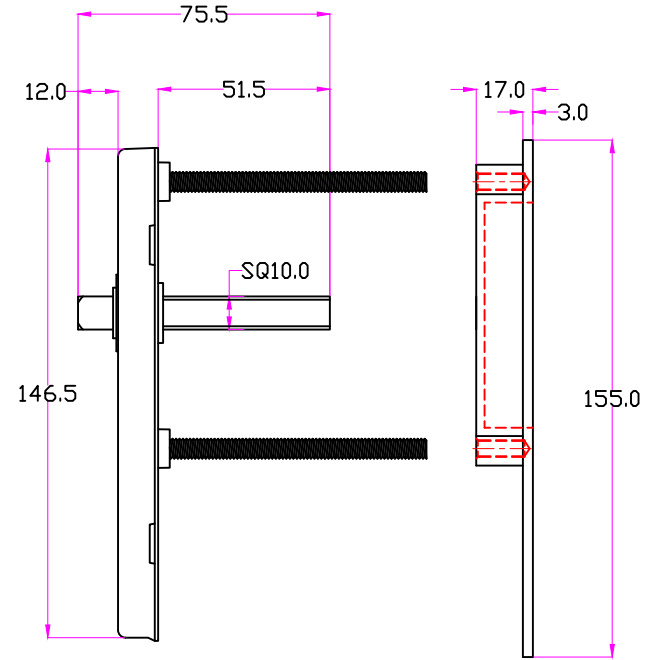

JOLIE
A timeless touch.

FRONT VIEW

EXPLODED VIEW

MATERIAL	FINISH	SCALE	DESCRIPTION
BRASS	GA ,AB OS ,BK	NTS	Window Handle Anvil Large
PROJN.	UNIT	DATE	ITEM CODE
	MM	17.05.23	J-1891