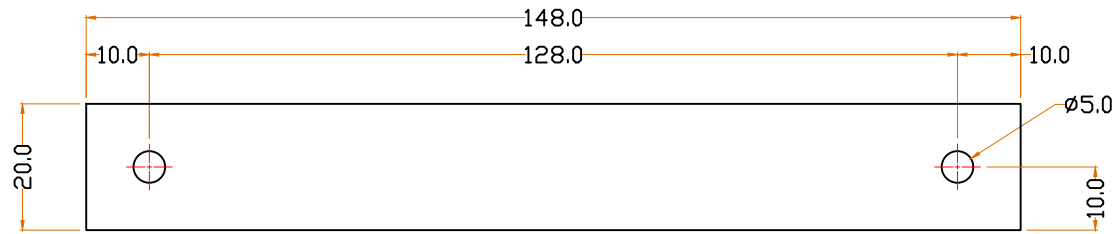

JOLIE®
A timeless touch.

FRONT VIEW

SIDE VIEW

MATERIAL	FINISH	SCALE	DESCRIPTION
BRASS	GA ,AB OS ,BK	NTS	Essence Backplate CC 128mm
PROJN.	UNIT	DATE	ITEM CODE
	MM	23.01.23	J-0400